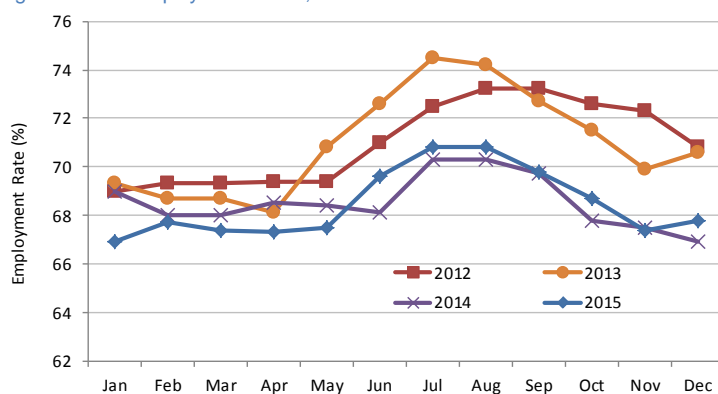

Figure 1: Unemployment rates during past 12 months, Northwest Territories & Canada

## EMPLOYMENT BY TYPE OF WORKER, CLASS OF WORKER & INDUSTRY

On a year-over-year basis, there has been a shift away from full time employment into part-time employment. Similarly, gains in private and public sector employment were offset by a decline in self-employment. In December 2015, there were 200 fewer people working in the service producing industry, while employment increased by 300 people in the goods producing industry.

Figure 2: Changes in the number of employed persons from previous year

## HISTORICAL EMPLOYMENT RATES

Figure 3 NWT Employment Rates, 2012 - 2015

Monthly employment rates over the year typically follow a seasonal pattern of higher employment in the summer and lower employment in the winter. While the monthly pattern for 2015 was similar to 2014, overall employment rates were lower than they were a few years ago.